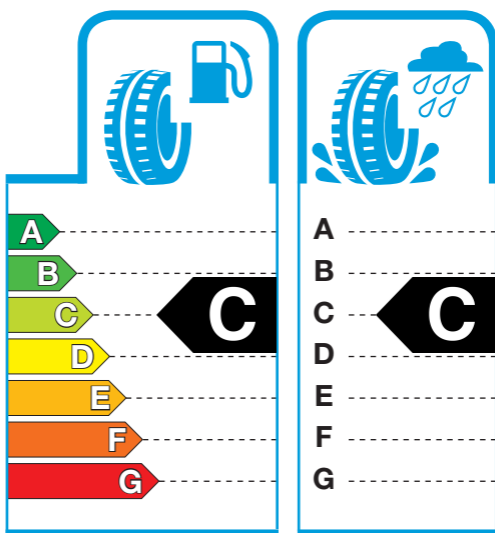

TOYO TIRES

SNOW PROX S943

225/45 R17 91H

4 981910 797289

TOYO TIRE CORPORATION
www.toyotires-global.com

1222/2009 - C1