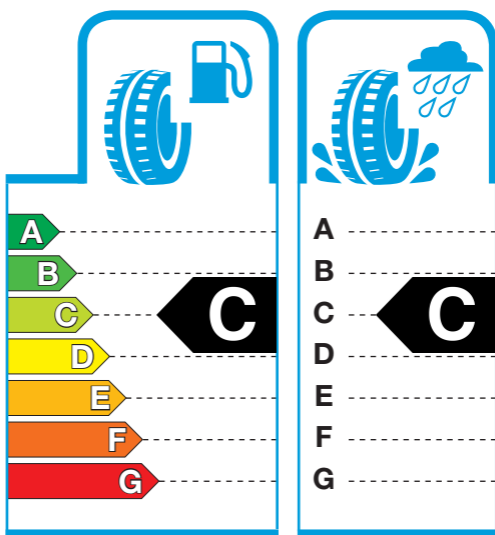

TOYO TIRES

SNOW PROX S943

215/60 R15 98H XL

4 981910 745303

TOYO TIRE CORPORATION
www.toyotires-global.com

1222/2009 - C1