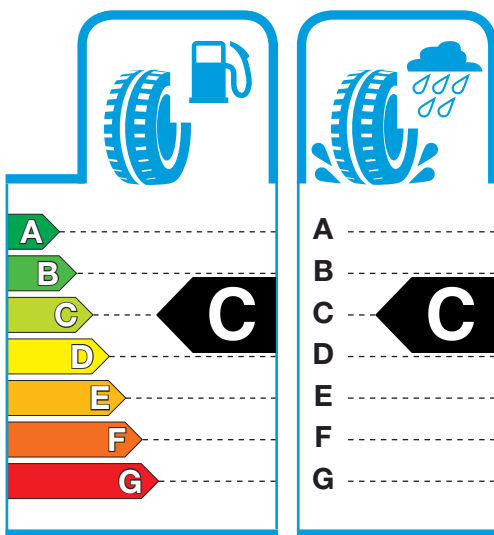

TOYO TIRES

SNOW PROX S943

205/65 R15 99T XL

4 981910 743712

TOYO TIRE CORPORATION
www.toyotires-global.com

1222/2009 - C1