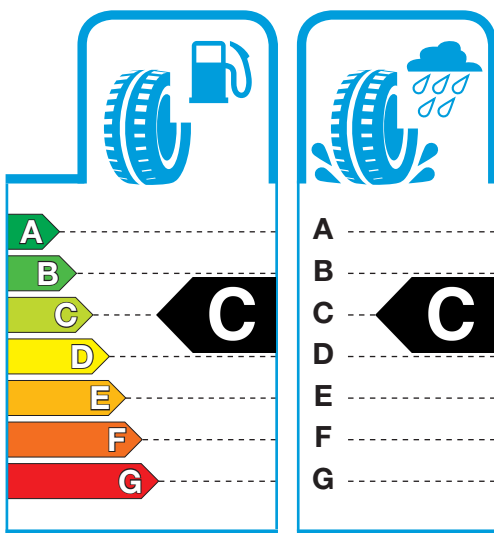

TOYO TIRES

SNOW PROX S943

185/65 R15 88H

4 981910 742531

TOYO TIRE CORPORATION
www.toyotires-global.com

1222/2009 - C1