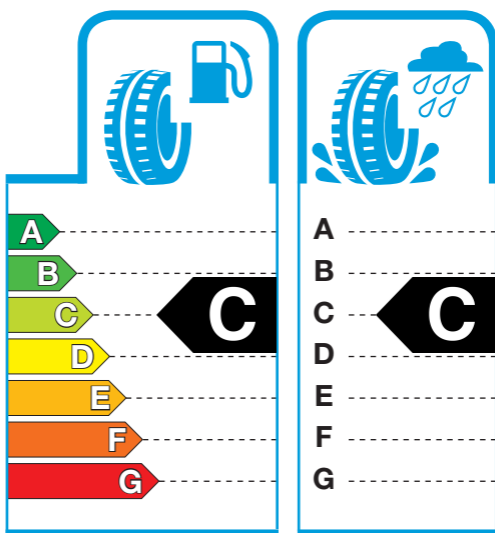

TOYO TIRES

SNOW PROX S943

175/65 R14 86T XL

4 981910 742524

TOYO TIRE CORPORATION
www.toyotires-global.com

1222/2009 - C1