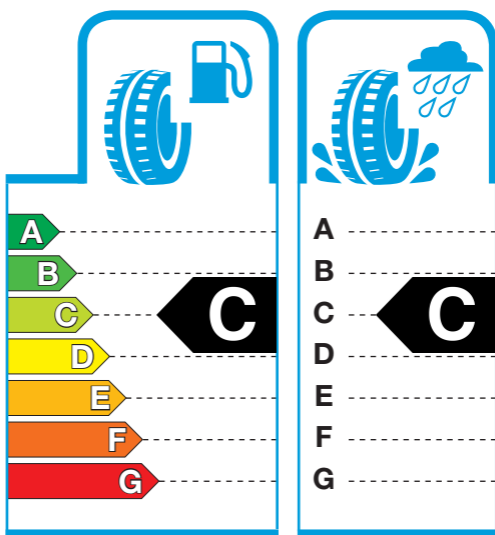

TOYO TIRES

SNOW PROX S943

165/70 R14 85T XL

4 981910 742586

TOYO TIRE CORPORATION
www.toyotires-global.com

1222/2009 - C1