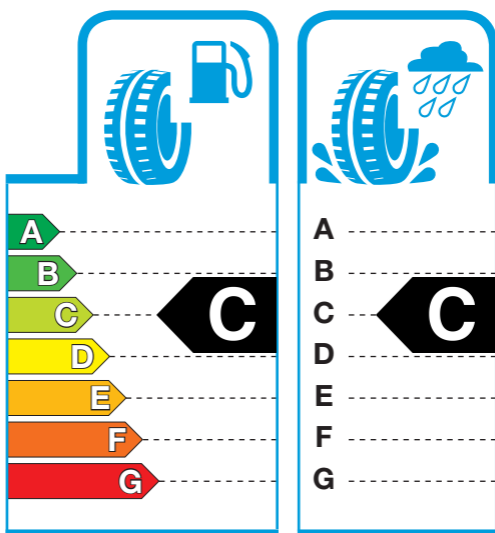

TOYO TIRES

SNOW PROX S943

225/45 R17 94H XL

4 981910 797296

TOYO TIRE CORPORATION
www.toyotires-global.com

1222/2009 - C1